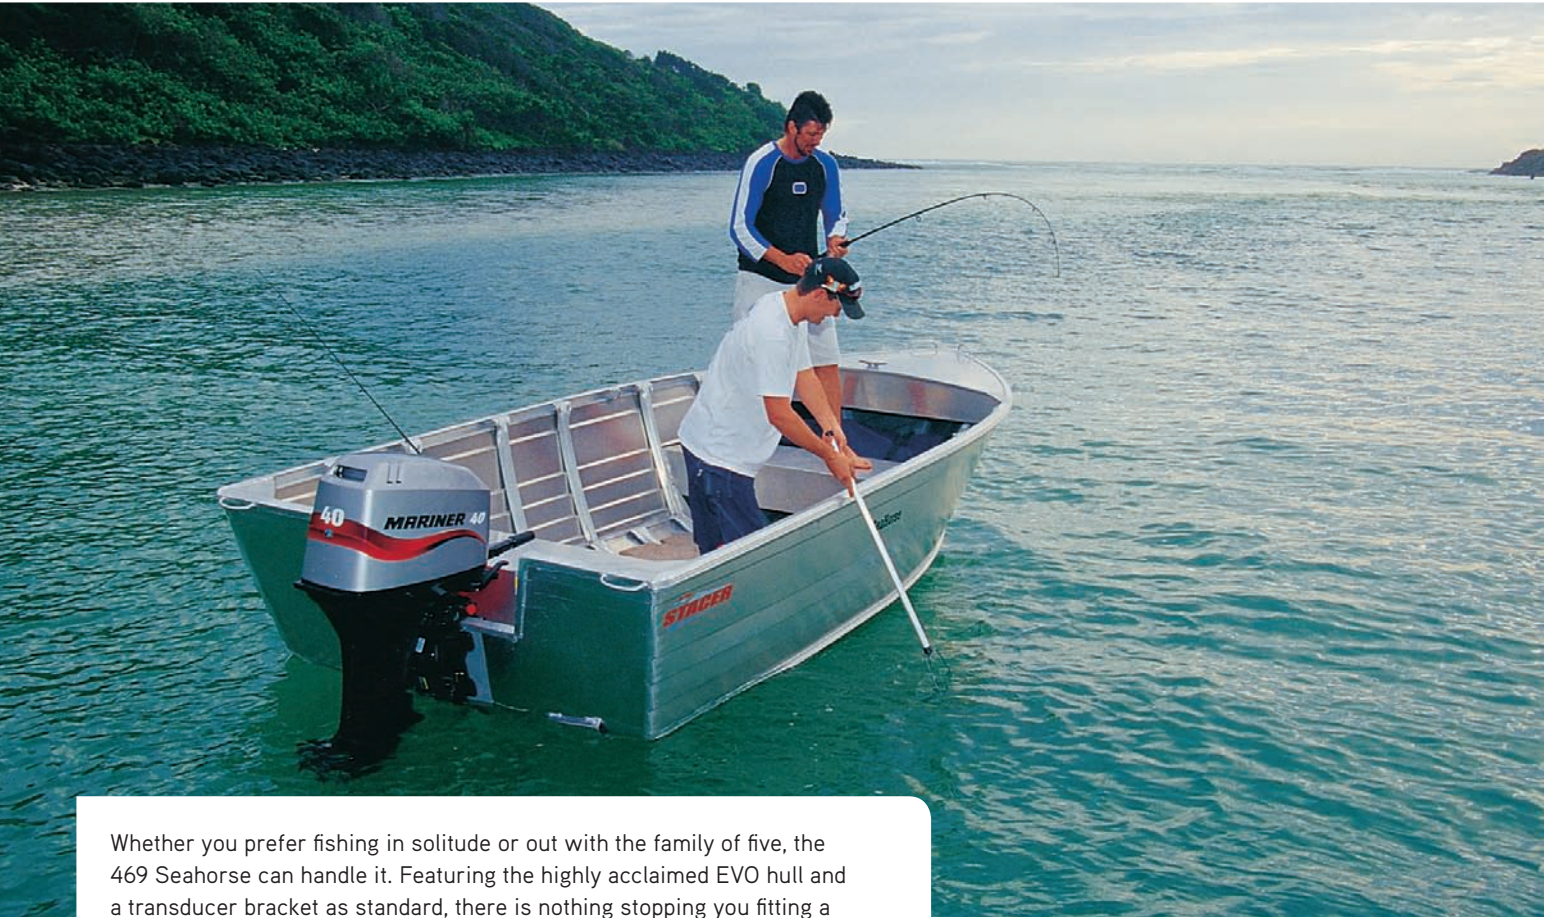

469 SEAHORSE

LOAD EASILY

Whether you prefer fishing in solitude or out with the family of five, the 469 Seahorse can handle it. Featuring the highly acclaimed EVO hull and a transducer bracket as standard, there is nothing stopping you fitting a sounder or fish finder on this roomy open boat.

Ready2GO PACKAGE INCLUSIONS

- ✦ 40hp Mariner Outboard (40MLH Lite) (2 Stroke)
- ✦ Stacer Trailer (TQ48)

FINANCE $65* PER WEEK	READY 2 GO BOATING PACKAGE	FROM $11,661#

Excluding dealer delivery, freight, boat and trailer registrations and on water costs